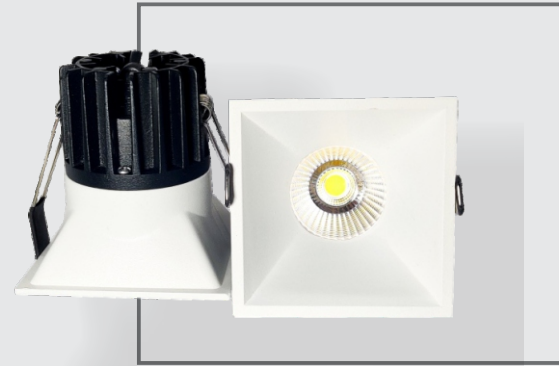

Square COB

WATT	7 W	12 W
OUTER SIZE	75 X 75 X 70 mm	83 X 83 X 83 mm
CUTOUT SIZE	62 X 62 mm	77 X 77 mm
BEAM ANGLE	36°	38°

BODY	Aluminium	BODY SHAPE	Round
DRIVER	HPF 0.95	BODY/FRAME	PKW , Black
LUMENS	140 Lumens	CCT	3K, 4K, 5K, 6K
CRI	80 >	POWERED BY	Jecor Lights

Model No.: **JL -110**