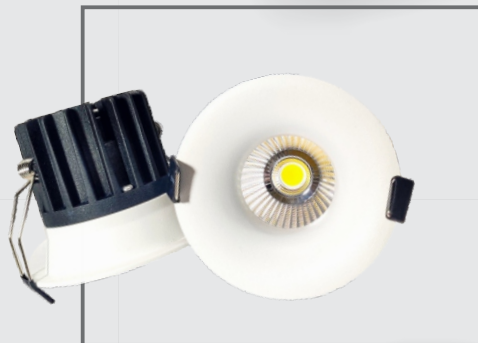

WATT	3 W	7 W	12 W	18 W
OUTER SIZE	70 X 45 mm	70 X 57 mm	85 X 65 mm	95 X 90 mm
CUTOUT SIZE	40 mm	65 mm	75 mm	86 mm
BEAM ANGLE	36°	36°	38°	38°

BODY	Aluminium	BODY SHAPE	Round
DRIVER	HPF 0.95	BODY/FRAME	PKW , Black
LUMENS	140 Lumens	CCT	3K, 4K, 5K, 6K
CRI	80 >	POWERED BY	Jecor Lights

Curve COB

Model No.: **JL - 107**